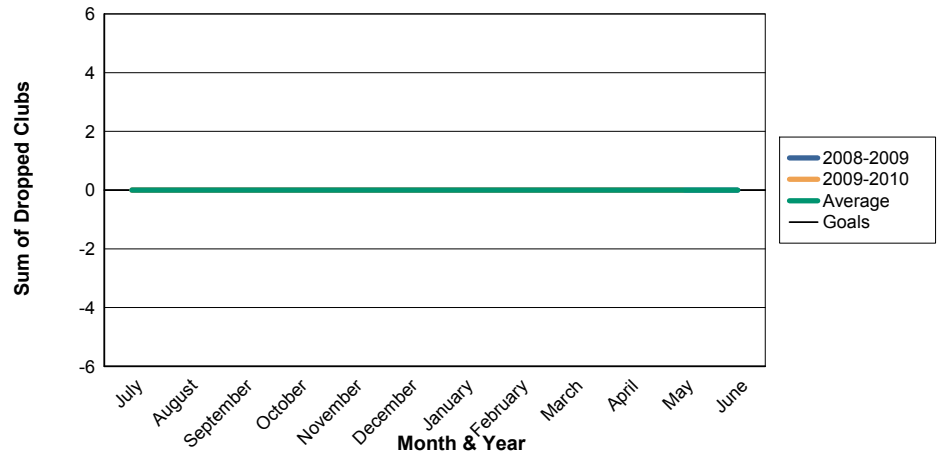

3 Year Comparisons for GMT Constitutional Area 4

By GMT District

As of May 2010

Sum of New Clubs/ Month & Year

For District 108IA1

Sum of Dropped Clubs/ Month & Year

For District 108IA1

Sum of Net Clubs/ Month & Year