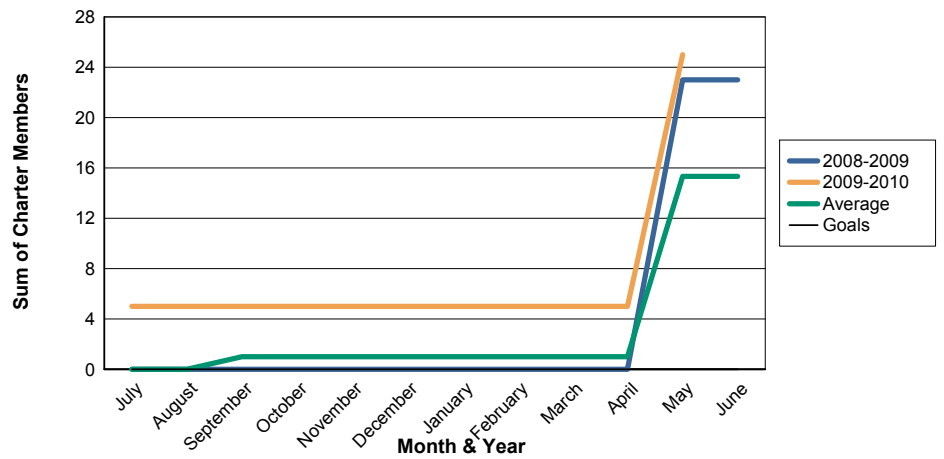

Sum of Charter Members/ Month & Year

For District 108IA1