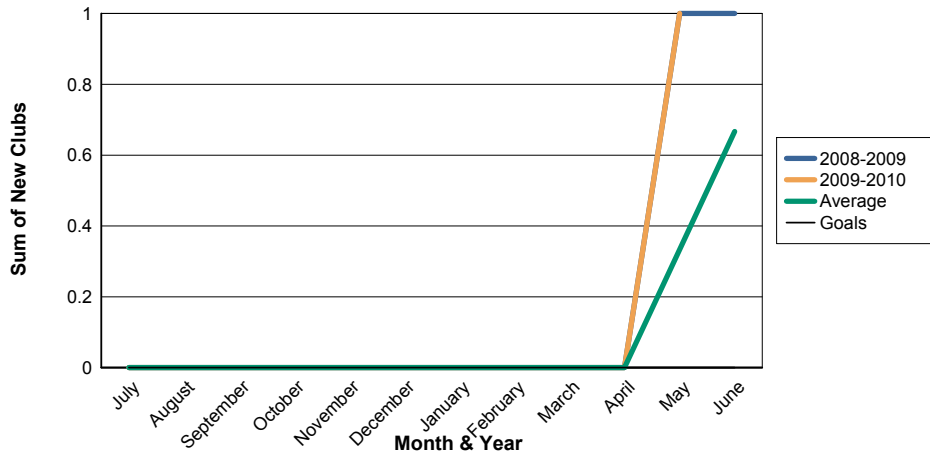

3 Year Comparisons for GMT Constitutional Area 4

By GMT District

As of May 2010

Sum of New Clubs/ Month & Year

For District 108IA1

Sum of Dropped Clubs/ Month & Year

For District 108IA1

Sum of Net Clubs/ Month & Year