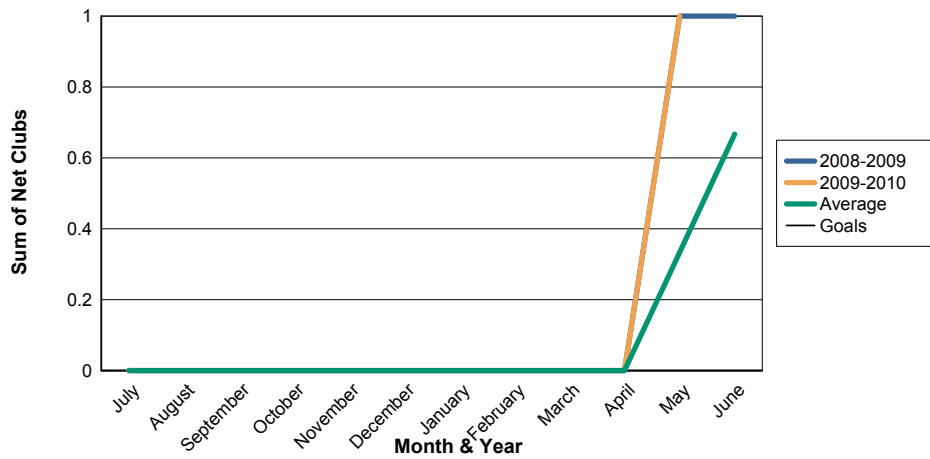

Sum of Net Clubs/ Month & Year

For District 108IA1