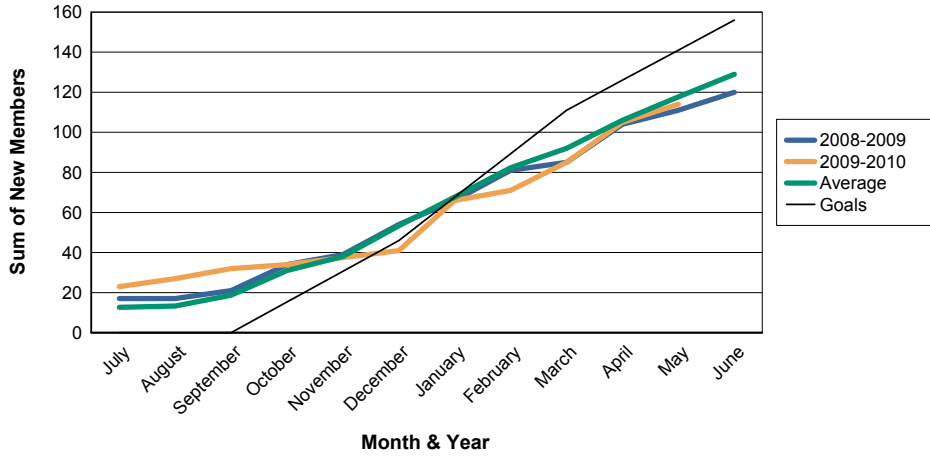

For District 108IA1

Sum of Charter Members/ Month & Year

For District 108IA1

3 Year Comparisons for GMT Constitutional Area 4

By GMT District

As of May 2010

Sum of New Members/ Month & Year

For District 108IA1

Sum of Dropped Members/ Month & Year

For District 108IA1

Sum of Net Members/ Month & Year

For District 108IA1