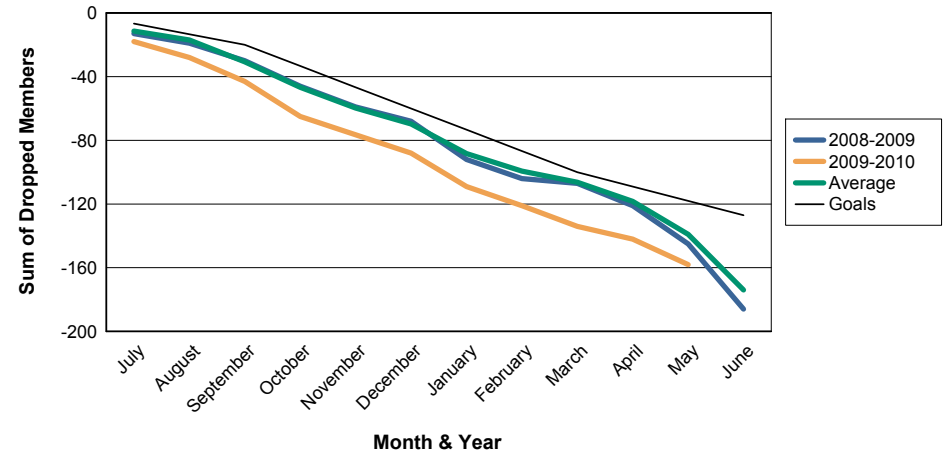

For District 108IA1

Sum of Charter Members/ Month & Year

For District 108IA1

3 Year Comparisons for GMT Constitutional Area 4

By GMT District

As of May 2010

Sum of New Members/ Month & Year

For District 108IA1

Sum of Dropped Members/ Month & Year

For District 108IA1

Sum of Net Members/ Month & Year

For District 108IA1